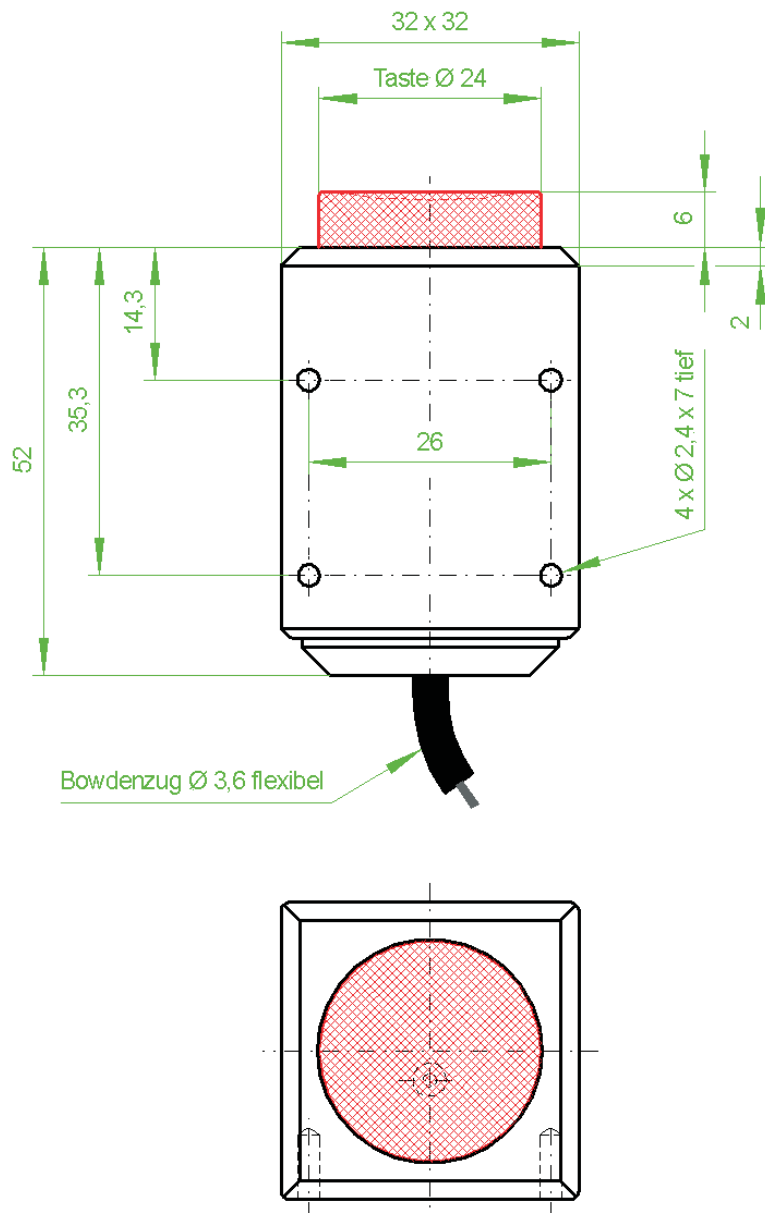

 colour of pushbutton : black, red, white
 more colours on request

 exclusive model : anodized aluminium
 black or natural,
 more colours on request

 distance to actuate : 11 mm
 transmission : 1:1
 controllable gas springs : 1
 max. cable force :
 on pushbutton : 800 gramme
 length of bowden wire : 25/50/75/100/125/150 cm

order description: ABT-303024H

MOUNTING DIMENSIONS ABT-202013H

dimensions in mm / we reserve the right to make modifications

MOUNTING DIMENSIONS ABT-202030P

dimensions in mm / we reserve the right to make modifications

MOUNTING DIMENSIONS ABT-303024F

dimensions in mm / we reserve the right to make modifications

MOUNTING DIMENSIONS ABT-303024HH

dimensions in mm / we reserve the right to make modifications

MOUNTING DIMENSIONS ABT-303024H

dimensions in mm / we reserve the right to make modifications