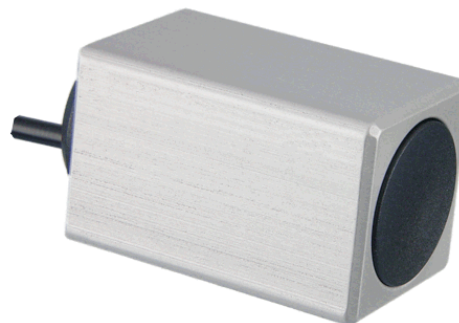

order description: ABT-202013H

installation dimensions : [see page 6](#)
material casing/pushbutton : aluminium/plastic
exclusive model : aluminium/aluminium
colour of casing : anodized aluminium
black or natural,
more colours on request
colour of pushbutton : black, red, white
more colours on request
exclusive model : anodized aluminium
black or natural,
more colours on request
distance to actuate : 11 mm
transmission : 1:1
controllable gas springs : 1
max. cable force
on pushbutton : 800 gramme
length of bowden wire : 25/50/75/100/125/150 cm

order description: ABT-202030P

EXTERNAL PUSHBUTTONS OVERVIEW

installation dimensions : [see page 7](#)
 material casing/pushbutton : aluminium/plastic
 exclusive model : aluminium/aluminium
 colour of casing : anodized aluminium
 black or natural,
 more colours on request

 colour of pushbutton : black, red, white
 more colours on request

 exclusive model : anodized aluminium
 black or natural,
 more colours on request

 distance to actuate : 11 mm
 transmission : 1:1
 controllable gas springs : 1
 max. cable force :
 on pushbutton : 800 gramme
 length of bowden wire : 25/50/75/100/125/150 cm

order description: ABT-303024F

installation dimensions : [see page 8](#)
 material casing/pushbutton : aluminium/plastic
 exclusive model : aluminium/aluminium
 colour of casing : anodized aluminium
 black or natural,
 more colours on request