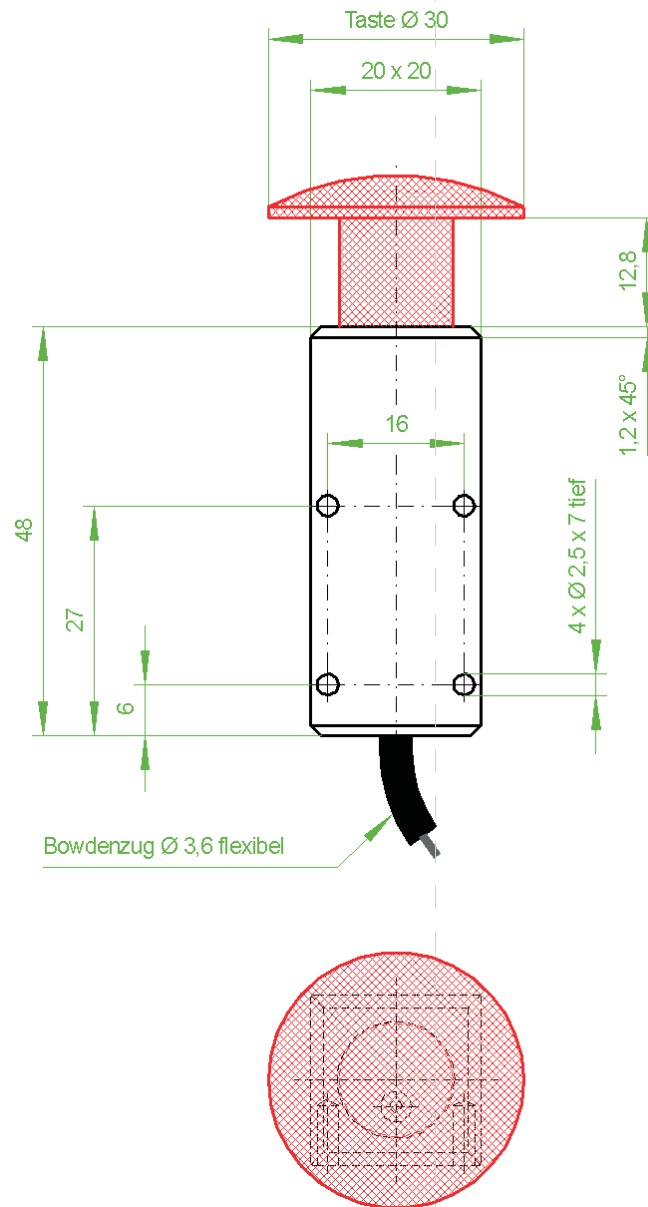

order description: ABT-202013H

installation dimensions : [see page 6](#)
material casing/pushbutton : aluminium/plastic
exclusive model : aluminium/aluminium
colour of casing : anodized aluminium
black or natural,
more colours on request
colour of pushbutton : black, red, white
more colours on request
exclusive model : anodized aluminium
black or natural,
more colours on request
distance to actuate : 11 mm
transmission : 1:1
controllable gas springs : 1
max. cable force
on pushbutton : 800 gramme
length of bowden wire : 25/50/75/100/125/150 cm

order description: ABT-303024H

MOUNTING DIMENSIONS ABT-202013H

dimensions in mm / we reserve the right to make modifications

MOUNTING DIMENSIONS ABT-202030P

dimensions in mm / we reserve the right to make modifications

MOUNTING DIMENSIONS ABT-303024F

dimensions in mm / we reserve the right to make modifications

MOUNTING DIMENSIONS ABT-303024HH

dimensions in mm / we reserve the right to make modifications

MOUNTING DIMENSIONS ABT-303024H

dimensions in mm / we reserve the right to make modifications