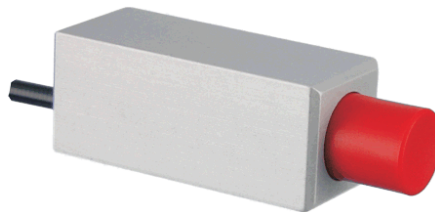

EXTERNAL PUSHBUTTONS PICTURE OVERVIEW

EXTERNAL PUSHBUTTONS

EXTERNAL PUSHBUTTONS OVERVIEW

installation dimensions : [see page 5](#)
material casing/pushbutton : aluminium/plastic
exclusive model : aluminium/aluminium
colour of casing : anodized aluminium
black or natural,
more colours on request
colour of pushbutton : black, red, white
more colours on request
exclusive model : anodized aluminium
black or natural,
more colours on request
distance to actuate : 11 mm
transmission : 1:1
controllable gas springs : 1
max. cable force
on pushbutton : 800 gramme
length of bowden wire : 25/50/75/100/125/150 cm

order description: ABT-202013H

installation dimensions : [see page 6](#)
material casing/pushbutton : aluminium/plastic
exclusive model : aluminium/aluminium
colour of casing : anodized aluminium
black or natural,
more colours on request
colour of pushbutton : black, red, white
more colours on request
exclusive model : anodized aluminium
black or natural,
more colours on request
distance to actuate : 11 mm
transmission : 1:1
controllable gas springs : 1
max. cable force
on pushbutton : 800 gramme
length of bowden wire : 25/50/75/100/125/150 cm

order description: ABT-202030P

EXTERNAL PUSHBUTTONS OVERVIEW

installation dimensions : [see page 7](#)
 material casing/pushbutton : aluminium/plastic
 exclusive model : aluminium/aluminium
 colour of casing : anodized aluminium
 black or natural,
 more colours on request

order description: ABT-303024F

installation dimensions : [see page 8](#)
 material casing/pushbutton : aluminium/plastic
 exclusive model : aluminium/aluminium
 colour of casing : anodized aluminium
 black or natural,
 more colours on request