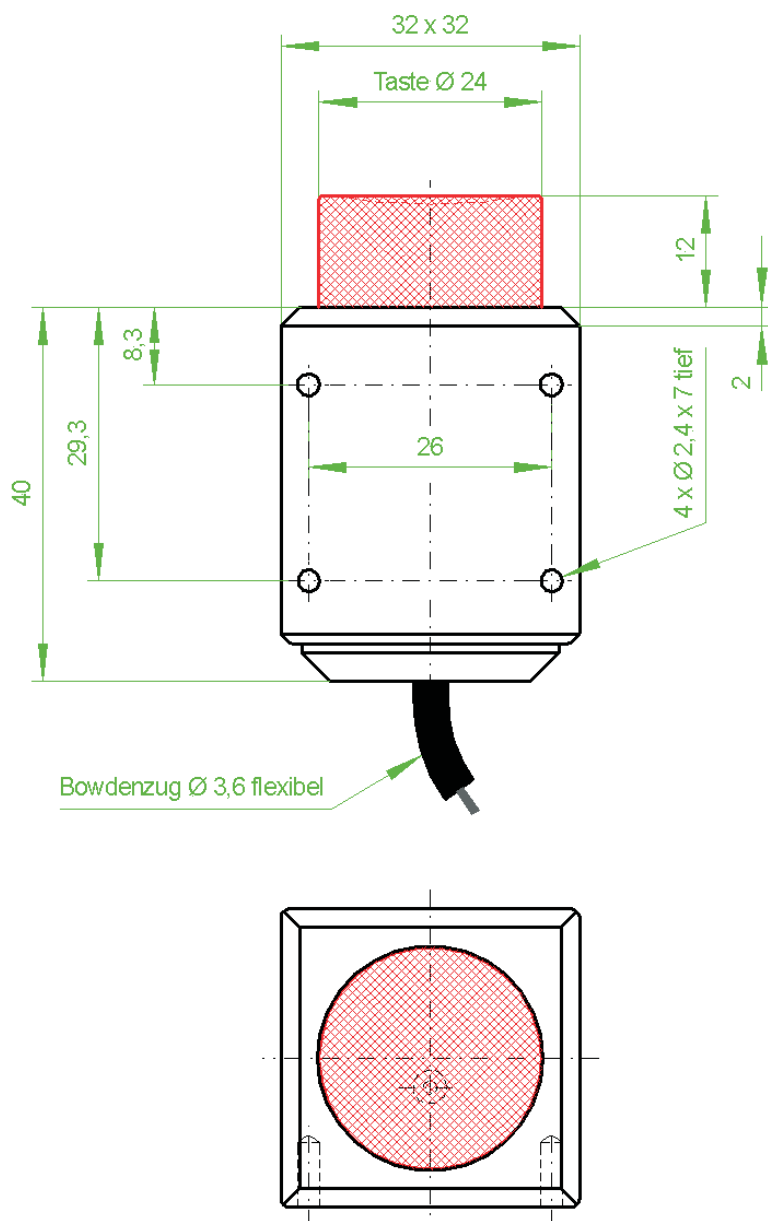

order description: ABT-303024HH

installation dimensions : [see page 9](#)
 material casing/pushbutton : aluminium/plastic
 exclusive model : aluminium/aluminium
 colour of casing : anodized aluminium
 black or natural,
 more colours on request

order description: ABT-303024H

MOUNTING DIMENSIONS ABT-202013H

dimensions in mm / we reserve the right to make modifications

MOUNTING DIMENSIONS ABT-202030P

dimensions in mm / we reserve the right to make modifications

MOUNTING DIMENSIONS ABT-303024F

dimensions in mm / we reserve the right to make modifications

MOUNTING DIMENSIONS ABT-303024HH

dimensions in mm / we reserve the right to make modifications

MOUNTING DIMENSIONS ABT-303024H

dimensions in mm / we reserve the right to make modifications