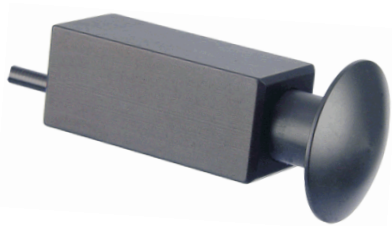

EXTERNAL PUSHBUTTONS PICTURE OVERVIEW

EXTERNAL PUSHBUTTONS

EXTERNAL PUSHBUTTONS OVERVIEW

installation dimensions : [see page 5](#)
material casing/pushbutton : aluminium/plastic
exclusive model : aluminium/aluminium
colour of casing : anodized aluminium
black or natural,
more colours on request
colour of pushbutton : black, red, white
more colours on request
exclusive model : anodized aluminium
black or natural,
more colours on request
distance to actuate : 11 mm
transmission : 1:1
controllable gas springs : 1
max. cable force
on pushbutton : 800 gramme
length of bowden wire : 25/50/75/100/125/150 cm

order description: ABT-202013H

installation dimensions : [see page 6](#)
material casing/pushbutton : aluminium/plastic
exclusive model : aluminium/aluminium
colour of casing : anodized aluminium
black or natural,
more colours on request
colour of pushbutton : black, red, white
more colours on request
exclusive model : anodized aluminium
black or natural,
more colours on request
distance to actuate : 11 mm
transmission : 1:1
controllable gas springs : 1
max. cable force
on pushbutton : 800 gramme
length of bowden wire : 25/50/75/100/125/150 cm

order description: ABT-202030P

EXTERNAL PUSHBUTTONS OVERVIEW

installation dimensions : [see page 7](#)
 material casing/pushbutton : aluminium/plastic
 exclusive model : aluminium/aluminium
 colour of casing : anodized aluminium
 black or natural,
 more colours on request

order description: ABT-303024F

installation dimensions : [see page 8](#)
 material casing/pushbutton : aluminium/plastic
 exclusive model : aluminium/aluminium
 colour of casing : anodized aluminium
 black or natural,
 more colours on request