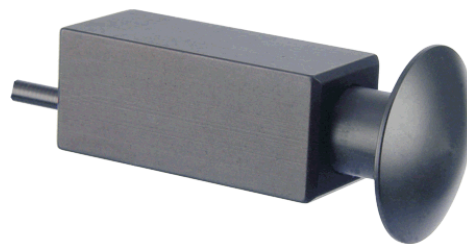

EXTERNAL PUSHBUTTONS PICTURE OVERVIEW

EXTERNAL PUSHBUTTONS

EXTERNAL PUSHBUTTONS OVERVIEW

installation dimensions : [see page 5](#)
material casing/pushbutton : aluminium/plastic
exclusive model : aluminium/aluminium
colour of casing : anodized aluminium
black or natural,
more colours on request
colour of pushbutton : black, red, white
more colours on request
exclusive model : anodized aluminium
black or natural,
more colours on request
distance to actuate : 11 mm
transmission : 1:1
controllable gas springs : 1
max. cable force
on pushbutton : 800 gramme
length of bowden wire : 25/50/75/100/125/150 cm

order description: ABT-202013H

installation dimensions : [see page 6](#)
material casing/pushbutton : aluminium/plastic
exclusive model : aluminium/aluminium
colour of casing : anodized aluminium
black or natural,
more colours on request
colour of pushbutton : black, red, white
more colours on request
exclusive model : anodized aluminium
black or natural,
more colours on request
distance to actuate : 11 mm
transmission : 1:1
controllable gas springs : 1
max. cable force
on pushbutton : 800 gramme
length of bowden wire : 25/50/75/100/125/150 cm

order description: ABT-202030P

EXTERNAL PUSHBUTTONS OVERVIEW

installation dimensions : [see page 7](#)
 material casing/pushbutton : aluminium/plastic
 exclusive model : aluminium/aluminium
 colour of casing : anodized aluminium
 black or natural,
 more colours on request

order description: ABT-303024F

installation dimensions : [see page 8](#)
 material casing/pushbutton : aluminium/plastic
 exclusive model : aluminium/aluminium
 colour of casing : anodized aluminium
 black or natural,
 more colours on request