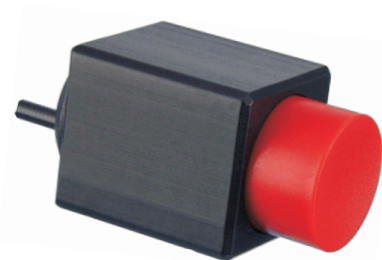

EXTERNAL PUSHBUTTONS PICTURE OVERVIEW

EXTERNAL PUSHBUTTONS

EXTERNAL PUSHBUTTONS OVERVIEW

installation dimensions : [see page 5](#)
material casing/pushbutton : aluminium/plastic
exclusive model : aluminium/aluminium
colour of casing : anodized aluminium
black or natural,
more colours on request
colour of pushbutton : black, red, white
more colours on request
exclusive model : anodized aluminium
black or natural,
more colours on request
distance to actuate : 11 mm
transmission : 1:1
controllable gas springs : 1
max. cable force
on pushbutton : 800 gramme
length of bowden wire : 25/50/75/100/125/150 cm

order description: ABT-202013H

installation dimensions : [see page 6](#)
material casing/pushbutton : aluminium/plastic
exclusive model : aluminium/aluminium
colour of casing : anodized aluminium
black or natural,
more colours on request
colour of pushbutton : black, red, white
more colours on request
exclusive model : anodized aluminium
black or natural,
more colours on request
distance to actuate : 11 mm
transmission : 1:1
controllable gas springs : 1
max. cable force
on pushbutton : 800 gramme
length of bowden wire : 25/50/75/100/125/150 cm

order description: ABT-202030P

EXTERNAL PUSHBUTTONS OVERVIEW

installation dimensions : [see page 7](#)
 material casing/pushbutton : aluminium/plastic
 exclusive model : aluminium/aluminium
 colour of casing : anodized aluminium
 black or natural,
 more colours on request

order description: ABT-303024F

installation dimensions : [see page 8](#)
 material casing/pushbutton : aluminium/plastic
 exclusive model : aluminium/aluminium
 colour of casing : anodized aluminium
 black or natural,
 more colours on request