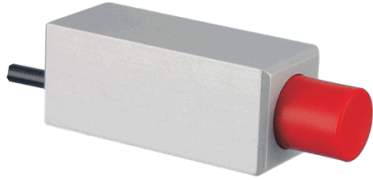

EXTERNAL PUSHBUTTONS PICTURE OVERVIEW

EXTERNAL PUSHBUTTONS

EXTERNAL PUSHBUTTONS OVERVIEW

installation dimensions : [see page 5](#)
material casing/pushbutton : aluminium/plastic
exclusive model : aluminium/aluminium
colour of casing : anodized aluminium
black or natural,
more colours on request
colour of pushbutton : black, red, white
more colours on request
exclusive model : anodized aluminium
black or natural,
more colours on request
distance to actuate : 11 mm
transmission : 1:1
controllable gas springs : 1
max. cable force
on pushbutton : 800 gramme
length of bowden wire : 25/50/75/100/125/150 cm

order description: ABT-202013H

installation dimensions : [see page 6](#)
material casing/pushbutton : aluminium/plastic
exclusive model : aluminium/aluminium
colour of casing : anodized aluminium
black or natural,
more colours on request
colour of pushbutton : black, red, white
more colours on request
exclusive model : anodized aluminium
black or natural,
more colours on request
distance to actuate : 11 mm
transmission : 1:1
controllable gas springs : 1
max. cable force
on pushbutton : 800 gramme
length of bowden wire : 25/50/75/100/125/150 cm

order description: ABT-202030P

EXTERNAL PUSHBUTTONS OVERVIEW

installation dimensions : [see page 7](#)
 material casing/pushbutton : aluminium/plastic
 exclusive model : aluminium/aluminium
 colour of casing : anodized aluminium
 black or natural,
 more colours on request

order description: ABT-303024F

installation dimensions : [see page 8](#)
 material casing/pushbutton : aluminium/plastic
 exclusive model : aluminium/aluminium
 colour of casing : anodized aluminium
 black or natural,
 more colours on request