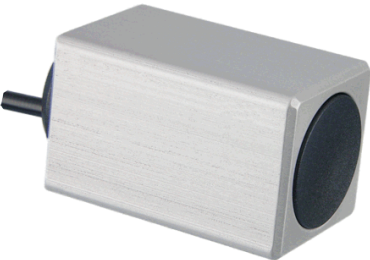

EXTERNAL PUSHBUTTONS PICTURE OVERVIEW

EXTERNAL PUSHBUTTONS

EXTERNAL PUSHBUTTONS OVERVIEW

installation dimensions : [see page 5](#)
material casing/pushbutton : aluminium/plastic
exclusive model : aluminium/aluminium
colour of casing : anodized aluminium
black or natural,
more colours on request
colour of pushbutton : black, red, white
more colours on request
exclusive model : anodized aluminium
black or natural,
more colours on request
distance to actuate : 11 mm
transmission : 1:1
controllable gas springs : 1
max. cable force
on pushbutton : 800 gramme
length of bowden wire : 25/50/75/100/125/150 cm

order description: ABT-202013H

installation dimensions : [see page 6](#)
material casing/pushbutton : aluminium/plastic
exclusive model : aluminium/aluminium
colour of casing : anodized aluminium
black or natural,
more colours on request
colour of pushbutton : black, red, white
more colours on request
exclusive model : anodized aluminium
black or natural,
more colours on request
distance to actuate : 11 mm
transmission : 1:1
controllable gas springs : 1
max. cable force
on pushbutton : 800 gramme
length of bowden wire : 25/50/75/100/125/150 cm

order description: ABT-202030P

EXTERNAL PUSHBUTTONS OVERVIEW

installation dimensions : [see page 7](#)
 material casing/pushbutton : aluminium/plastic
 exclusive model : aluminium/aluminium
 colour of casing : anodized aluminium
 black or natural,
 more colours on request

order description: ABT-303024F

installation dimensions : [see page 8](#)
 material casing/pushbutton : aluminium/plastic
 exclusive model : aluminium/aluminium
 colour of casing : anodized aluminium
 black or natural,
 more colours on request