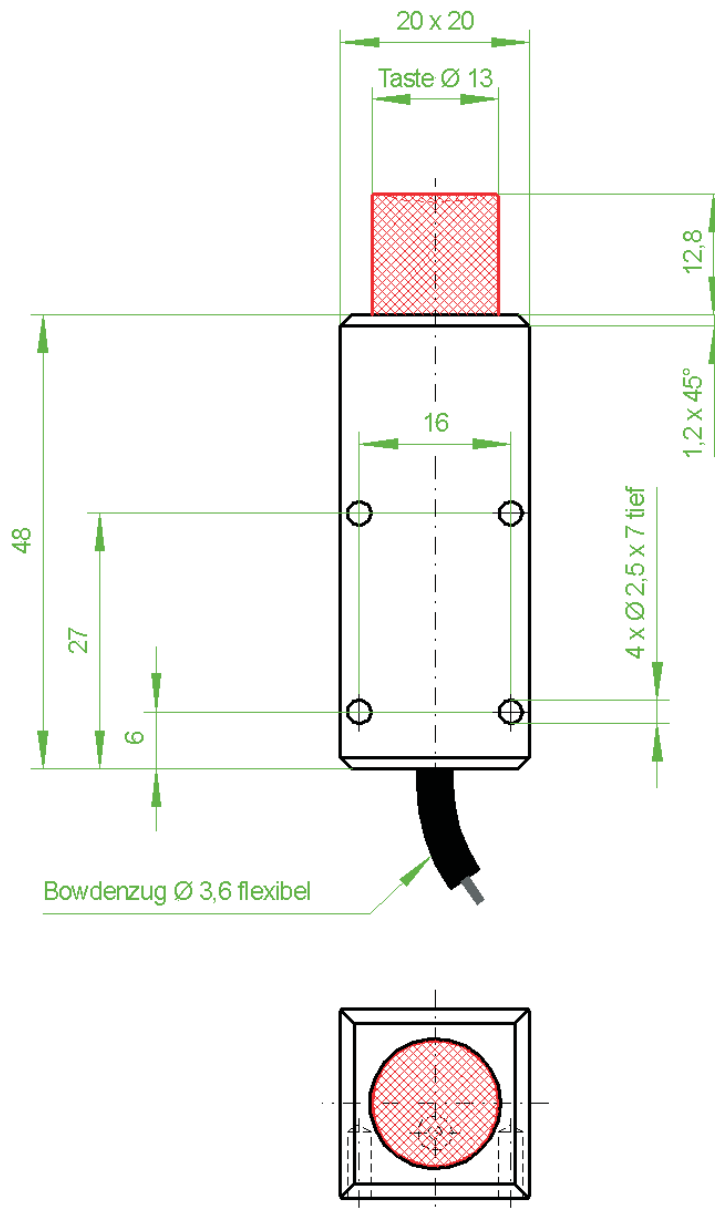

 colour of pushbutton : black, red, white
 more colours on request

 exclusive model : anodized aluminium
 black or natural,
 more colours on request

 distance to actuate : 11 mm
 transmission : 1:1
 controllable gas springs : 1
 max. cable force :
 on pushbutton : 800 gramme
 length of bowden wire : 25/50/75/100/125/150 cm

order description: ABT-303024H

MOUNTING DIMENSIONS ABT-202013H

dimensions in mm / we reserve the right to make modifications

MOUNTING DIMENSIONS ABT-202030P

dimensions in mm / we reserve the right to make modifications

MOUNTING DIMENSIONS ABT-303024F

dimensions in mm / we reserve the right to make modifications

MOUNTING DIMENSIONS ABT-303024HH

dimensions in mm / we reserve the right to make modifications

MOUNTING DIMENSIONS ABT-303024H

dimensions in mm / we reserve the right to make modifications