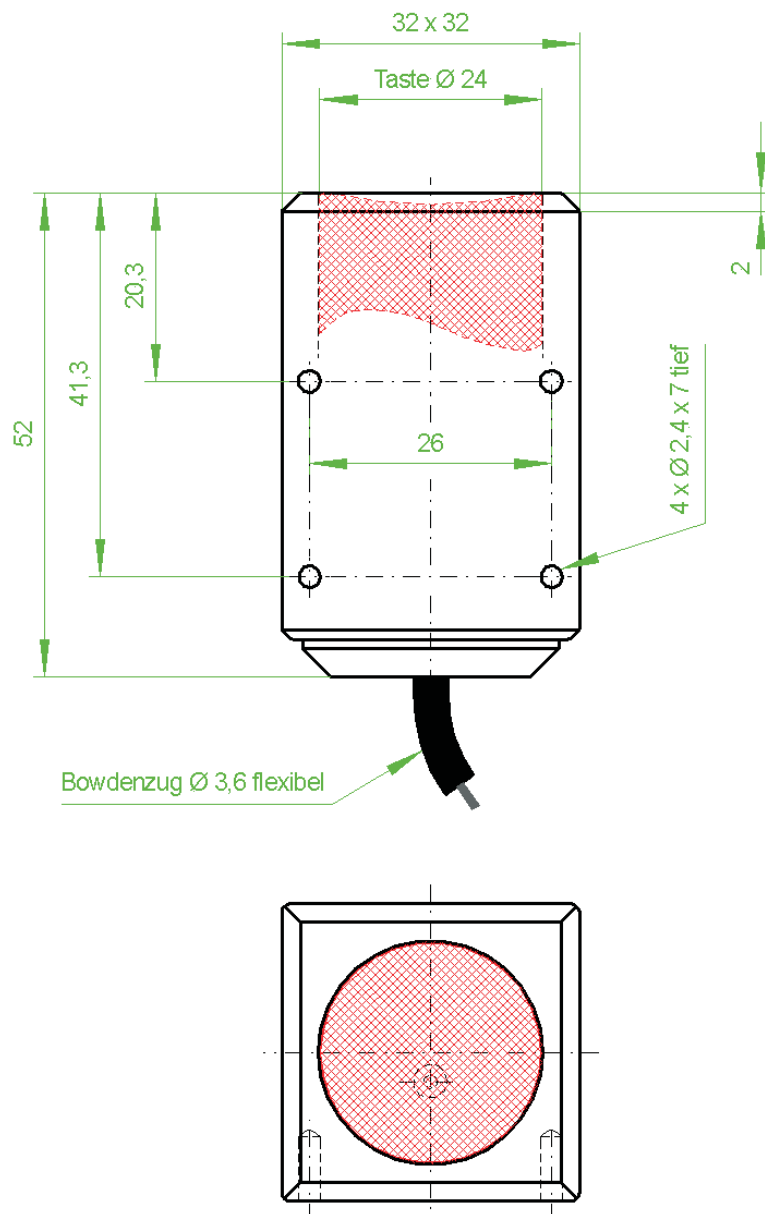

order description: ABT-303024HH

installation dimensions : [see page 9](#)
 material casing/pushbutton : aluminium/plastic
 exclusive model : aluminium/aluminium
 colour of casing : anodized aluminium
 black or natural,
 more colours on request

order description: ABT-303024H

MOUNTING DIMENSIONS ABT-202013H

dimensions in mm / we reserve the right to make modifications

MOUNTING DIMENSIONS ABT-202030P

dimensions in mm / we reserve the right to make modifications

MOUNTING DIMENSIONS ABT-303024F

dimensions in mm / we reserve the right to make modifications

MOUNTING DIMENSIONS ABT-303024HH

dimensions in mm / we reserve the right to make modifications

MOUNTING DIMENSIONS ABT-303024H

dimensions in mm / we reserve the right to make modifications