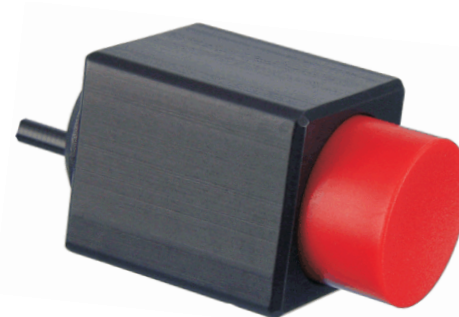

installation dimensions : [see page 9](#)
material casing/pushbutton : aluminium/plastic
exclusive model : aluminium/aluminium
colour of casing : anodized aluminium
                                                  black or natural,
                                                  more colours on request

colour of pushbutton : black, red, white
                                                  more colours on request

exclusive model : anodized aluminium
                                                  black or natural,
                                                  more colours on request

distance to actuate : 11 mm
transmission : 1:1
controllable gas springs : 1
max. cable force :
    on pushbutton : 800 gramme
length of bowden wire : 25/50/75/100/125/150 cm

order description: ABT-303024H